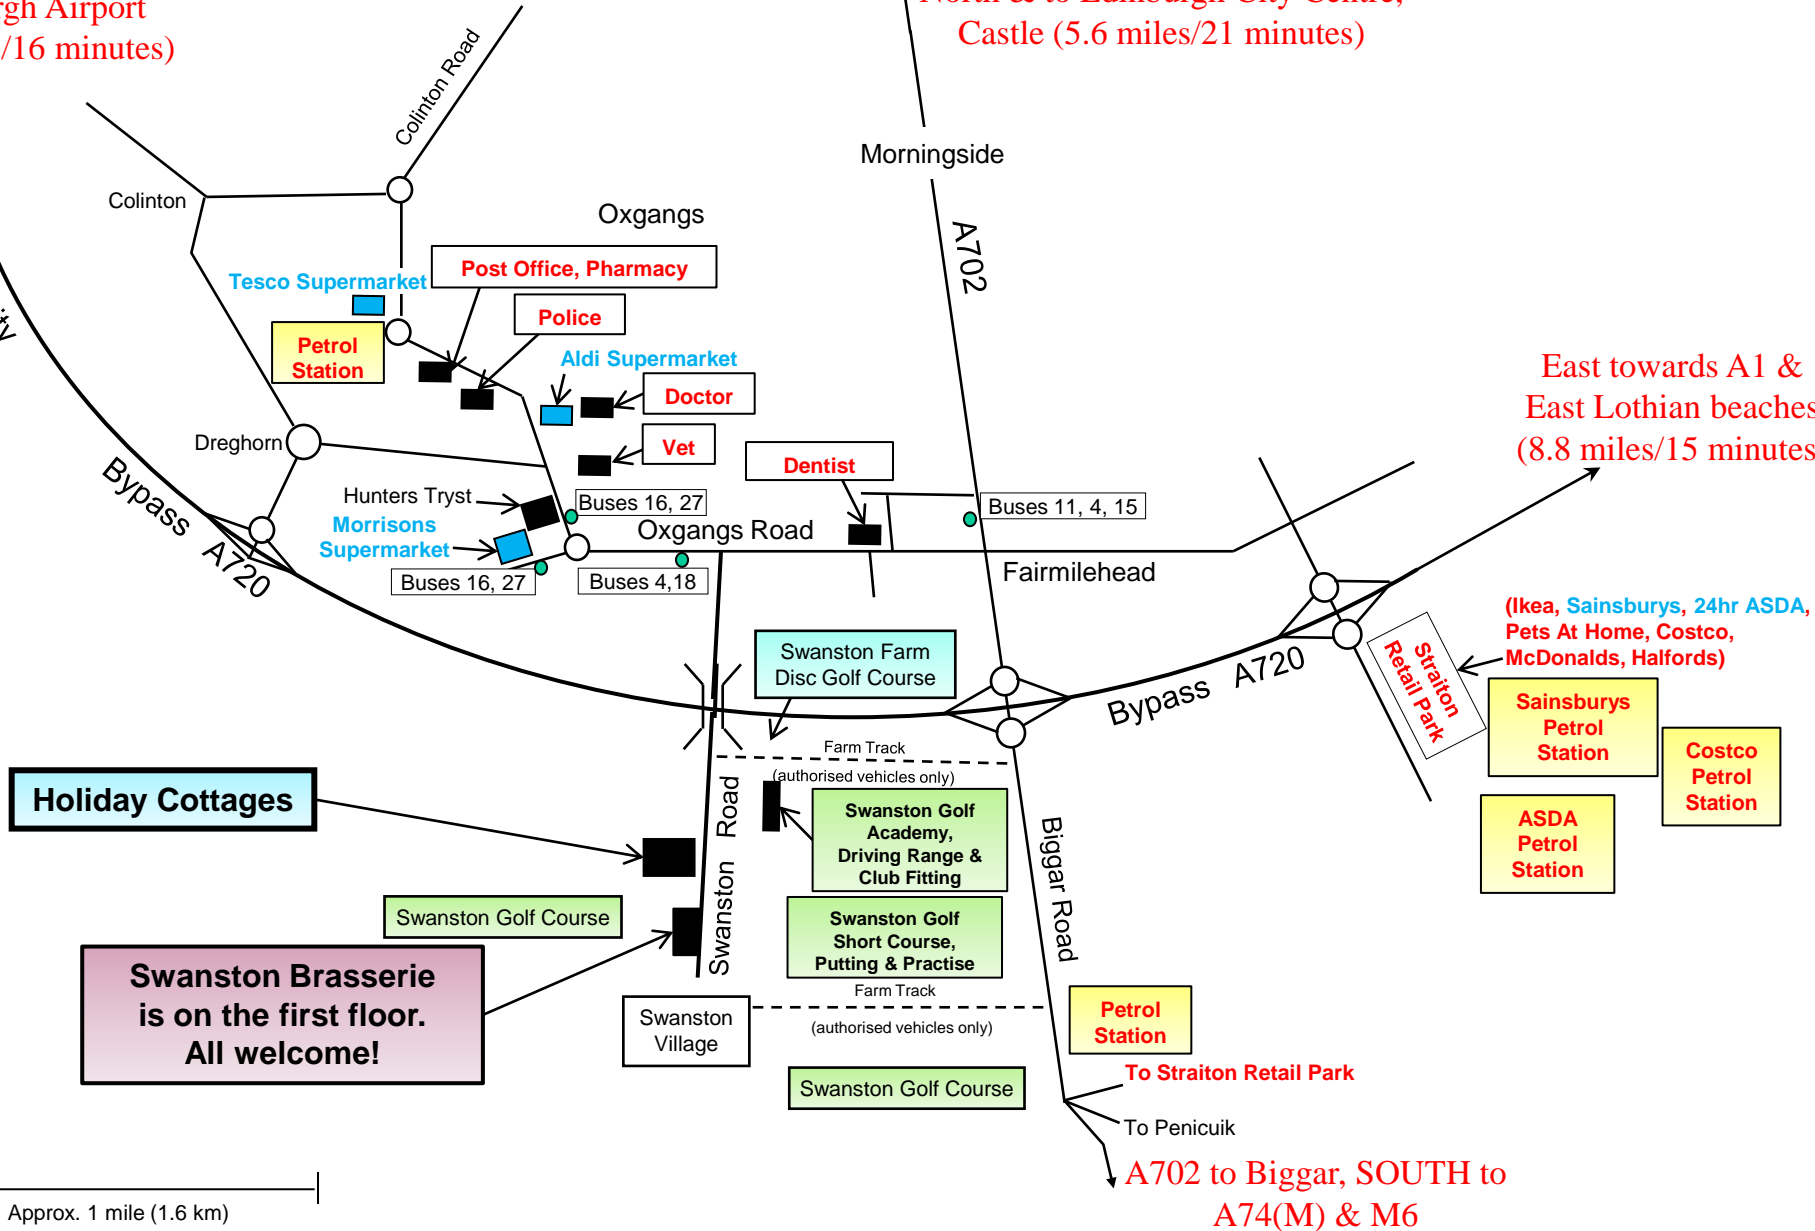

Local Amenities & Bus Services to/from Swanston Farm

West & towards
Edinburgh Airport
(8.7 miles/16 minutes)

North & to Edinburgh City Centre,
Castle (5.6 miles/21 minutes)

East towards A1 &
East Lothian beaches
(8.8 miles/15 minutes)

Approx. 1 mile (1.6 km)